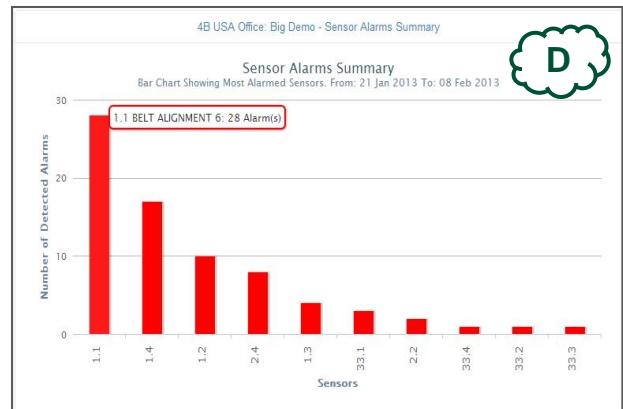

HAZARDMON.COM APPLICATION VIEWS

Screen A - Live Dashboard

Screen B - Bearing Temperature 7 Day Graph

Screen C - Pie Chart of Alarms by Type

Screen D - Bar Chart of Alarms by Sensor

Please refer to instruction manual for correct installation. Information subject to change or correction. Sep 2016