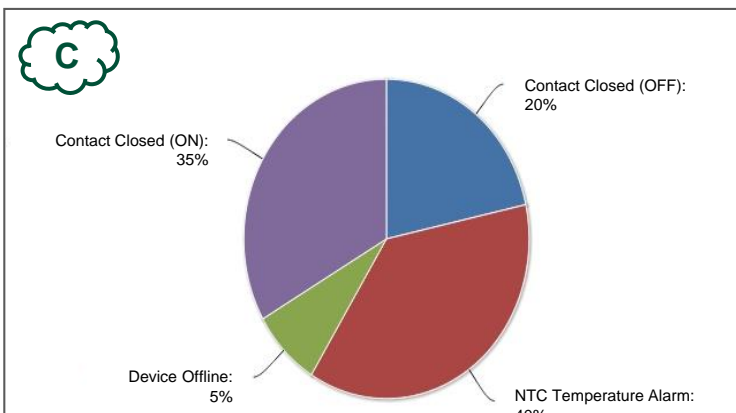

HAZARDMON.COM APPLICATION VIEWS

Screen A - Live Dashboard

Screen B - Bearing Temperature 7 Day Graph

Screen C - Pie Chart of Alarms by Type

Screen D - Bar Chart of Alarms by Sensor

Please refer to instruction manual for correct installation. Information subject to change or correction. Sep 2016