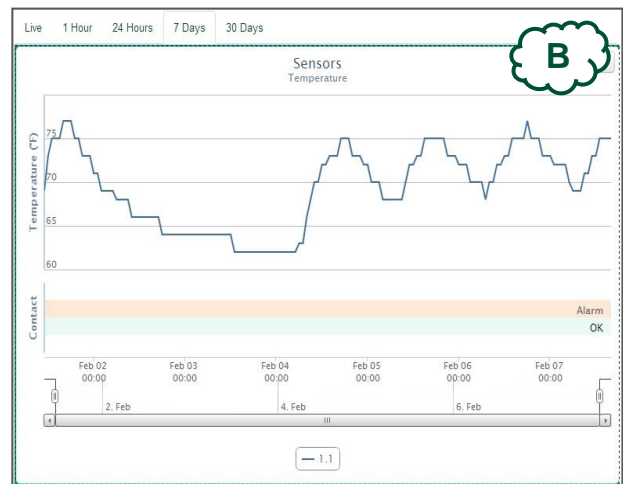

Node-3: OK

TN4

| | | | | | | | | | |
|------------|-------|---------------------------|-------|------------|-------|------------|-------|----------------|-------|
| TN4 | # 3.1 | TN4 | # 3.2 | TN4 | # 3.3 | TN4 | # 3.4 | Ambient | # 3.5 |
| OK | 25 °C | Contact Sensor Open / OFF | | OK | 25 °C | OK | 25 °C | OK | 26 °C |

HAZARDMON.COM APPLICATION VIEWS

Screen A - Live Dashboard

Screen B - Bearing Temperature 7 Day Graph

Screen C - Pie Chart of Alarms by Type

Screen D - Bar Chart of Alarms by Sensor

Please refer to instruction manual for correct installation. Information subject to change or correction. Sep 2016