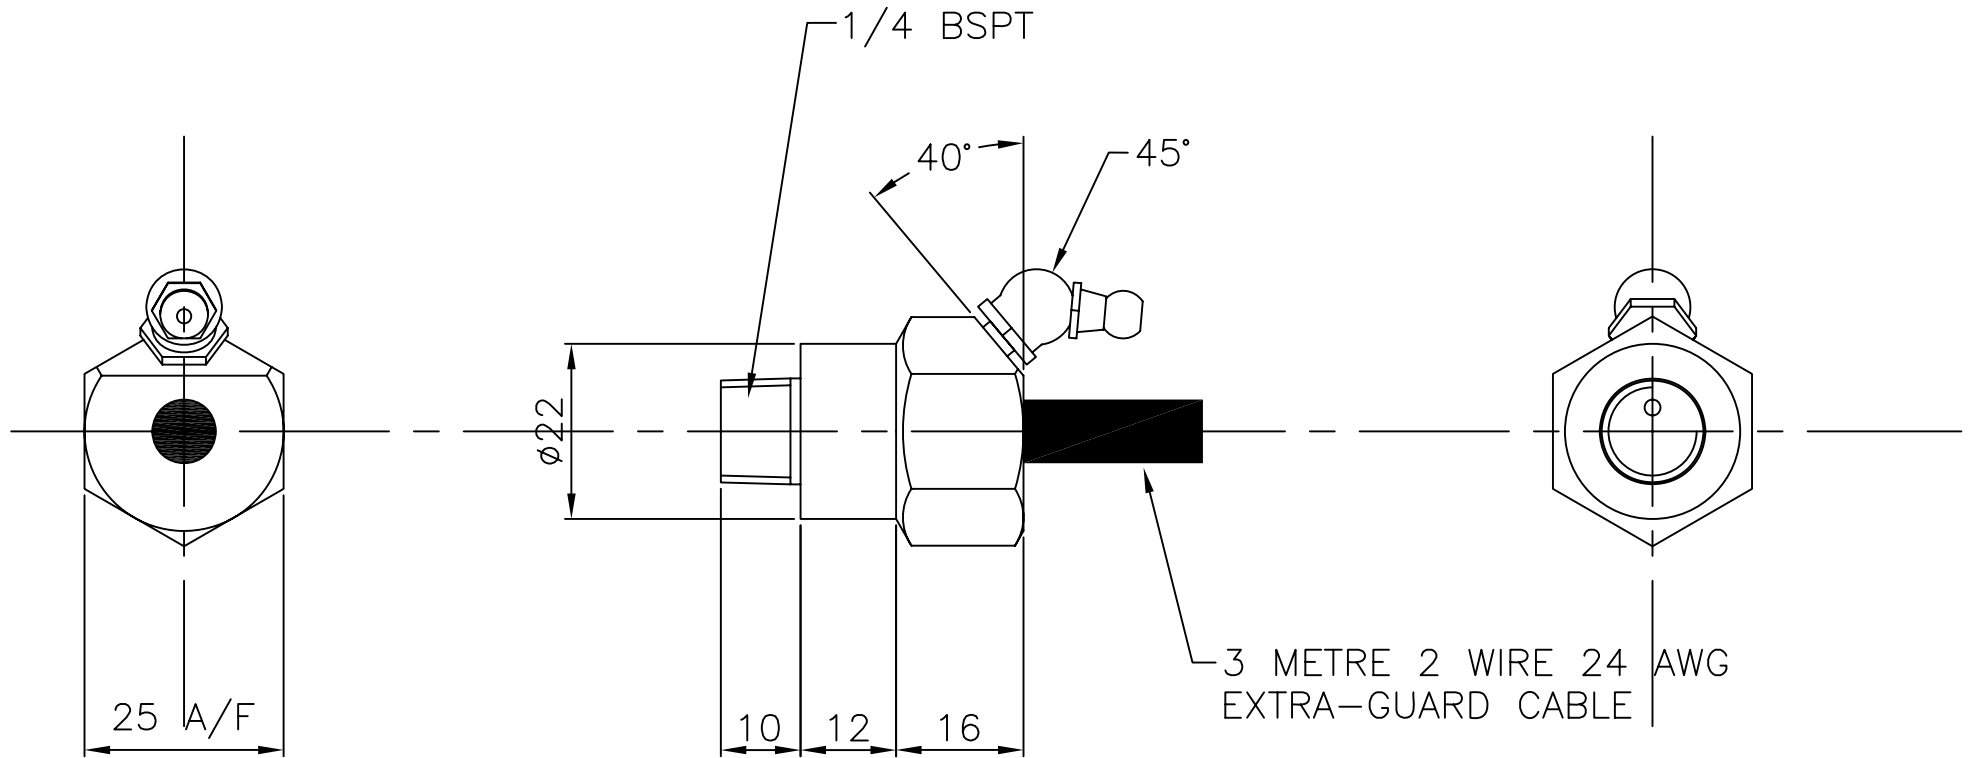

DO NOT SCALE

IF IN DOUBT - ASK

AUTOCAD DRG
MANUAL CHANGES
PROHIBITED

FIRST ANGLE PROJECTION

BRAIME
ELEVATOR COMPONENTS

HUNSLET
LEEDS 10
ENGLAND

Tel. 0113 246 1800

CUSTOMER
N/A

CARD No

CUSTOMER PT No
WDB8

DRAWN BY N.S.C.
DATE 25/09/12

CHECKED BY
DATE

SCALE
1:1

DRAWING NO
WBD8

REV
0