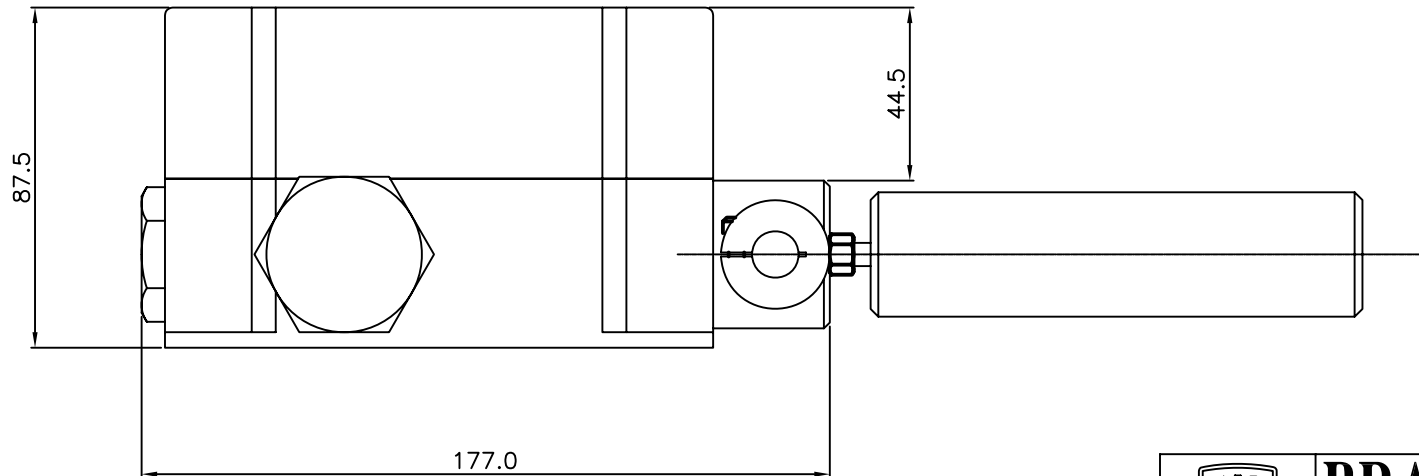

DO NOT SCALE

IF IN DOUBT - ASK

BRAIME
ELEVATOR COMPONENTS
HUNSLET
LEEDS 10
ENGLAND
Tel. 0113 246 1800

CUSTOMER BRAIME ELEVATOR COMPONENTS		CUSTOMER PART No	
DESCRIPTION BULLDOG ASSEMBLY		BULLDOG	
DRAWN BY N.S.C.	CHECKED BY	SCALE	
DATE 03/02/11	DATE	1:1	
DRG No BULLDOG	REV 0	SHEET No 1 OF 1	