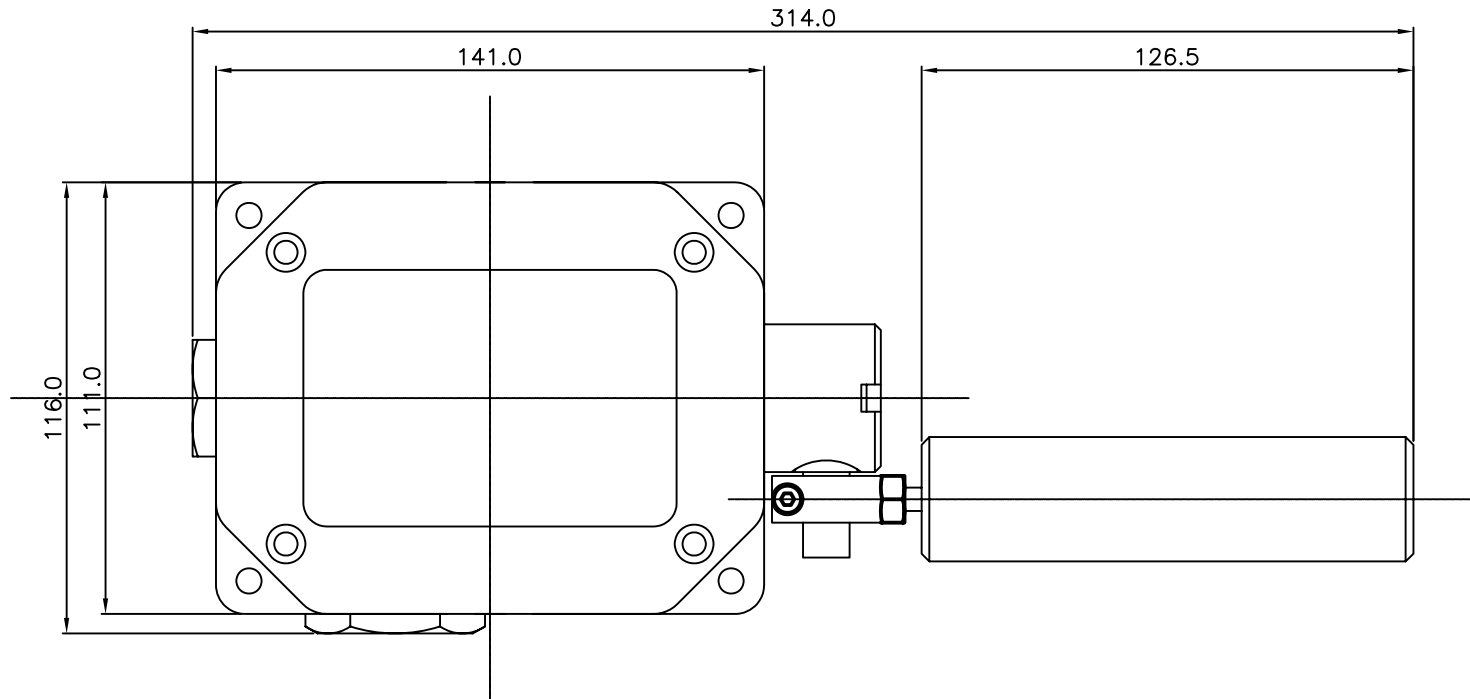

DO NOT SCALE

IF IN DOUBT - ASK

BRAIME
ELEVATOR COMPONENTS
HUNSLET
LEEDS 10
ENGLAND
Tel. 0113 246 1800

CUSTOMER BRAIME ELEVATOR COMPONENTS		CUSTOMER PART No	
DESCRIPTION BULLDOG ASSEMBLY		BULLDOG	
DRAWN BY N.S.C.	CHECKED BY	SCALE	
DATE 03/02/11	DATE	1:1	
DRG No BULLDOG	REV 0	SHEET No 1 OF 1	